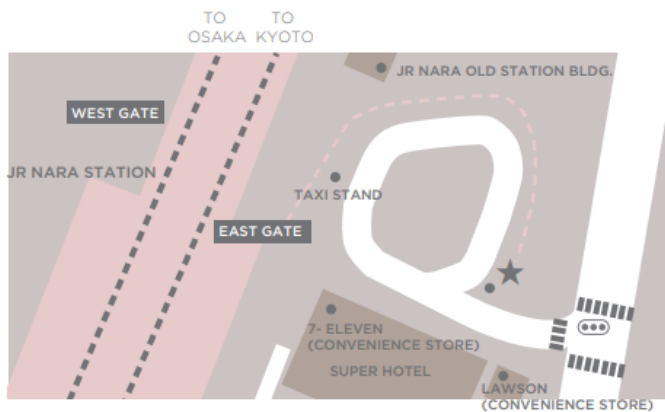

## SHUTTLE BUS SCHEDULE

PLACE TIME	Dep. JW Marriott Nara	➡	Dep. Kintetsu Nara Sta.	➡	Dep. JR Nara Sta.(East Exit)	➡	Arr. JW Marriott Nara
10	00 / 30	➡	10 / 40	➡	20 / 50	➡	30 / 00
11	00 / 30	➡	10 / 40	➡	20 / 50	➡	30 / 00
12	00 / 30	➡	10 / 40	➡	20 / 50	➡	30 / 00
13	Not in Service						
14	00 / 30	➡	10 / 40	➡	20 / 50	➡	30 / 00
15	00 / 30	➡	10 / 40	➡	20 / 50	➡	30 / 00
16	00 / 30	➡	10 / 40	➡	20 / 50	➡	30 / 00
17	00 / 30	➡	10 / 40	➡	20 / 50	➡	30 / 00

### SHUTTLE BUS PICK-UP POINT

#### Kintetsu Nara Station (Exit 6)

Exit platform through the West Gate and climb up the stairs at Exit 6. At the top of the stairs, take an immediate right, walk straight ahead past the police station and proceed to the street "Yasuragi no Michi". Please wait where the ★ is indicated on the map.

※If you require an escalator, please use the East Gate to Exit 4 and then walk towards the ★ indicated on the map.

QR code:Route from Kintetsu Nara Station to Shuttle Bus Stop (Google Maps)