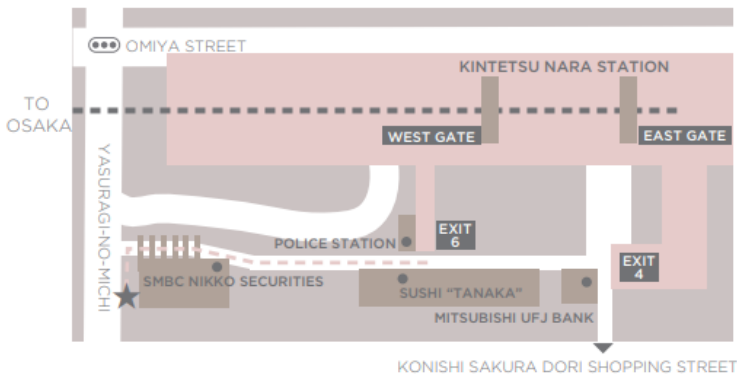

# JW MARRIOTT

NARA

## SHUTTLE BUS SCHEDULE

PLACE TIME	Dep. JW Marriott Nara	➡	Dep. Kintetsu Nara Sta.	➡	Dep. JR Nara Sta.(East Exit)	➡	Arr. JW Marriott Nara
10	00 / 30	➡	10 / 40	➡	20 / 50	➡	30 / 00
11	00 / 30	➡	10 / 40	➡	20 / 50	➡	30 / 00
12	00 / 30	➡	10 / 40	➡	20 / 50	➡	30 / 00
13	Not in Service						
14	00 / 30	➡	10 / 40	➡	20 / 50	➡	30 / 00
15	00 / 30	➡	10 / 40	➡	20 / 50	➡	30 / 00
16	00 / 30	➡	10 / 40	➡	20 / 50	➡	30 / 00
17	00 / 30	➡	10 / 40	➡	20 / 50	➡	30 / 00

### SHUTTLE BUS PICK-UP POINT

#### Kintetsu Nara Station (Exit 6)

Exit platform through the West Gate and climb up the stairs at Exit 6. At the top of the stairs, take an immediate right, walk straight ahead past the police station and proceed to the street "Yasuragi no Michi". Please wait where the ★ is indicated on the map.